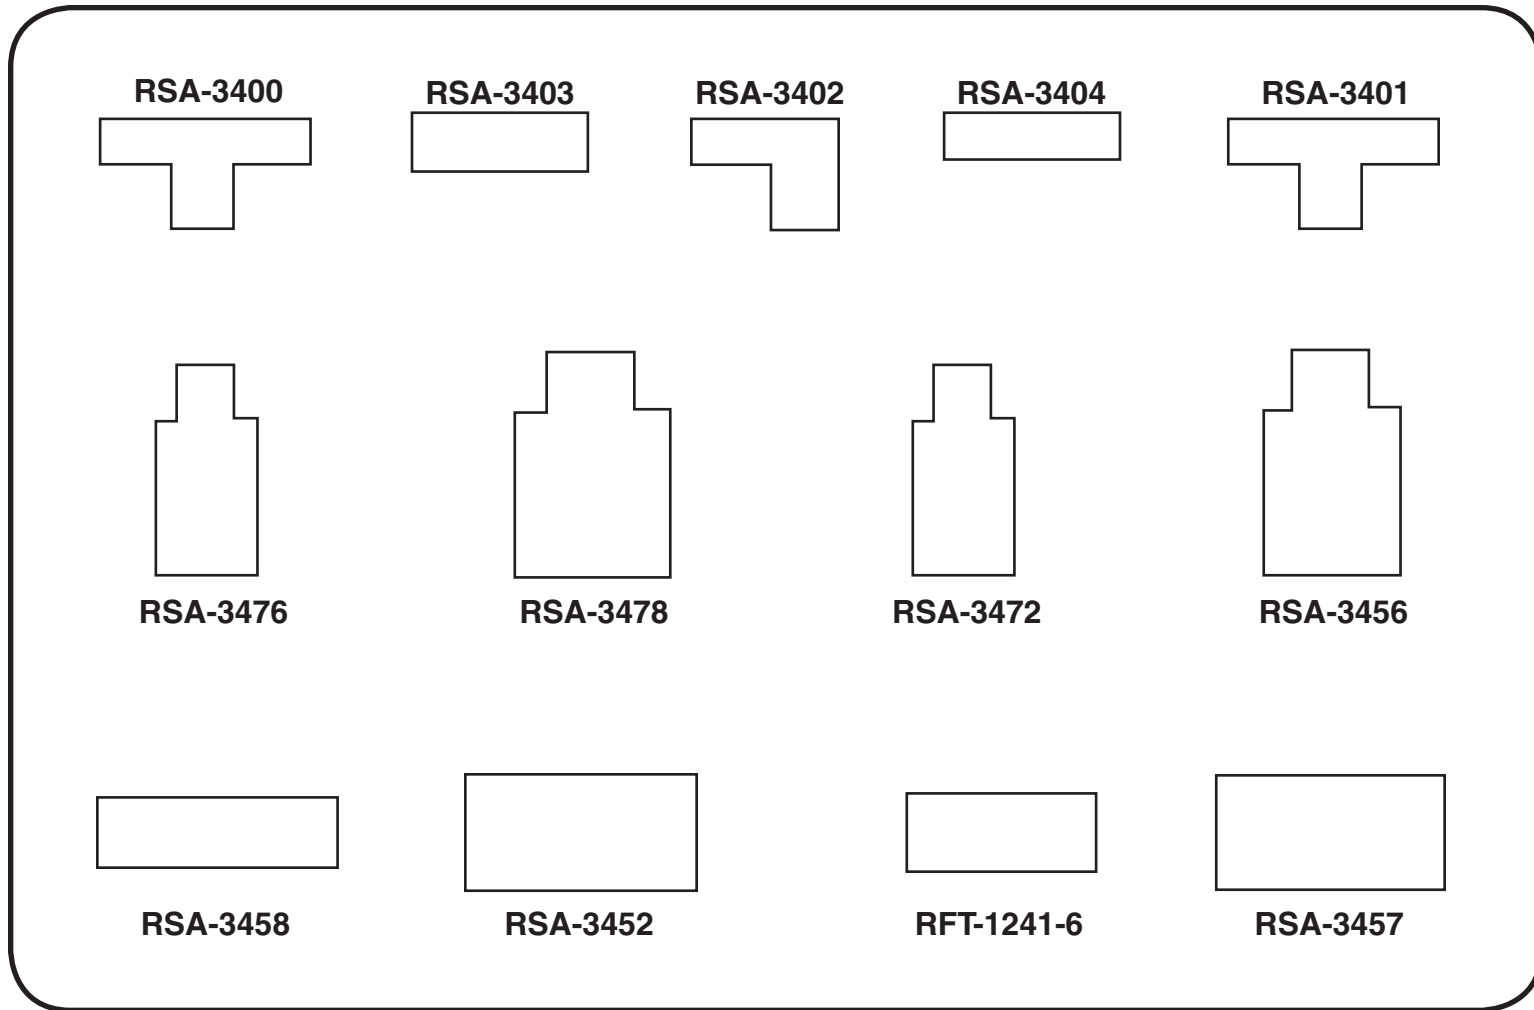

RFA-4027 SMA Adapter Kit

CONTENTS

RSA-3400

SMA Male to double SMA Female T adapter

RSA-3401

SMA Female to double SMA Female T adapter

RSA-3402

SMA Male to SMA Female adapter

RSA-3403

SMA Male to SMA Male adapter

RSA-3404

SMA Female to SMA Female adapter

RSA-3452

SMA Male to N Female adapter

RSA-3456

SMA Male to UHF Male adapter