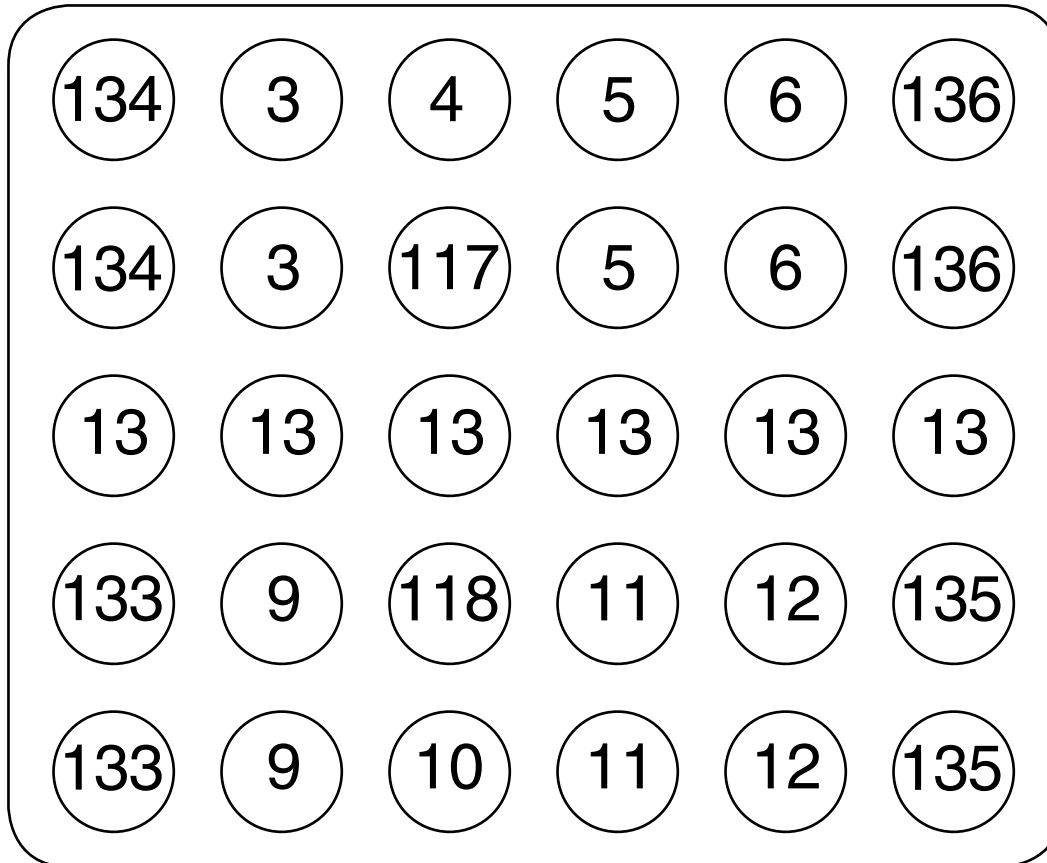

RFA-4024-WIFI Unidapt™ Kit Connector Identifier

RF Connectors,
Division of RF Industries,
7610 Miramar Road
San Diego, CA 92126
Phone: (858) 549-6340
(800) 233-1728 Fax: (858) 549-6345
Email: rfi@rfindustries.com
Web: www.rfindustries.com

CONTENTS

(2) PT-4000-003 Unidapt Female to N Male	(2) PT-4000-006 Unidapt Female to SMA Male	(2) PT-4000-012 Unidapt Female to SMA Female	(2) PT-4000-133 Unidapt Female to RP SMA Male
(1) PT-4000-004 Unidapt Female to BNC Male	(2) PT-4000-009 Unidapt Female to N Female	(6) PT-4000-013 Unidapt Male Universal Centers	(2) PT-4000-134 Unidapt Female to RP SMA Female
(2) PT-4000-005 Unidapt Female to TNC Male	(1) PT-4000-010 Unidapt Female to BNC Female	(1) PT-4000-117 Unidapt Female to MMCX Male	(2) PT-4000-135 Unidapt Female to RP TNC Male
	(2) PT-4000-011 Unidapt Female to TNC Female	(1) PT-4000-118 Unidapt Female to MMCX Female	(2) PT-4000-136 Unidapt Female to RP TNC Female