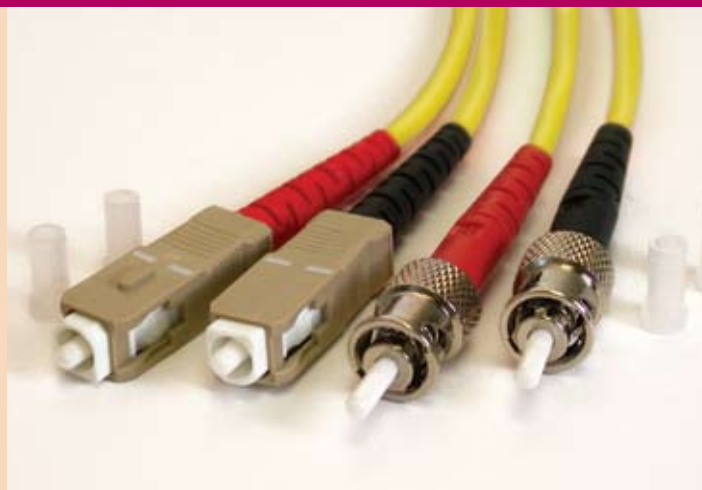

OddCables now carries single-mode fiber optical cables

In fiber-optic communication, a single-mode optical fiber (SMF) is an optical fiber designed to carry only a single ray of light (mode). This ray of light often contains a variety of different wavelengths. Although the ray travels parallel to the length of the fiber, it is often called transverse mode cable.