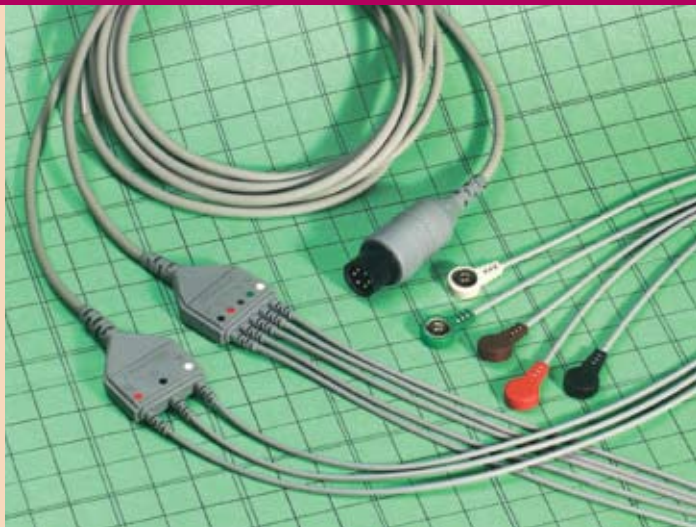

RF Cable Assembly — Quality Assured

N-Female Gauge

SMB Gauge Kit

MMCX Gauge

Our RF cable assemblies conform to MIL SPEC

Correct linear interface dimensions are critical to optimal performance of RF cable assemblies and the mechanical mating of male and female connectors. With this in mind, every RF cable assembly we manufacture is tested with a precision interface gage to assure compliance with MIL-STD-348. This is just one of the tests your assembly is subjected to before it goes out the door. You can be confident that the cable assemblies you buy from RF Cable Assembly, division of RF Industries, consistently meet the highest industry standards.